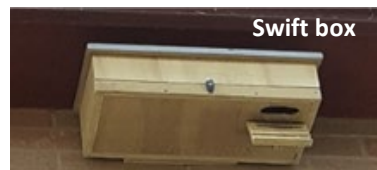

Bat box

Photos by
RWT MWT
and
WTSWW